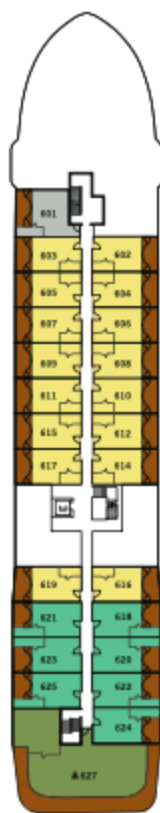

# SILVER ORIGIN – Deck Plans

**DECK 3**  
Medical Centre  
Basecamp  
Marina

**DECK 4**  
The Restaurant  
Explorer Lounge  
Explorer Lounge  
Outdoor Area

**DECK 5**  
Beauty Spa  
Fitness Centre

**DECK 6**

**DECK 7**  
The Grill  
Observation Lounge  
Open Deck

**DECK 8**  
Stargazing

## SUITE CATEGORIES

- Owner's Suite . . . . . ●
- Grand Suite . . . . . ●
- Royal Suite . . . . . ●
- Silver Suite . . . . . ●
- Medallion Suite . . . . . ●
- Deluxe Veranda Suite . . . . . ●
- Superior Veranda Suite . . . . . ●
- Classic Veranda Suite . . . . . ●

## SPECIFICATIONS

- Crew . . . . . 90
- Officers . . . . . Ecuadorian
- Guests . . . . . 100
- Tonnage . . . . . 5,800
- Length . . . . . 331.4 Feet / 101 Metres
- Width . . . . . 52.5 Feet / 16 Metres
- Speed . . . . . 14 Knots
- Passenger Decks . . . . . 6
- Connecting Suites . . . . . ⇕
- 501/503, 502/504, 505/507, 506/508, 525/528\*
- 3rd Guest Capacity . . . . . ▲
- Built . . . . . 2020
- Registry . . . . . Ecuador