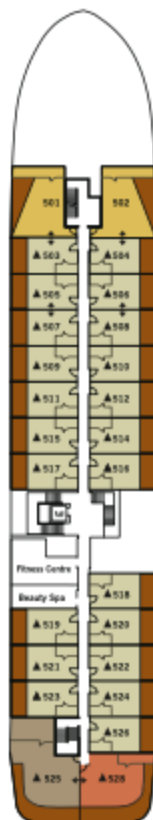

# SILVER ORIGIN – Deck Plans

**DECK 3**  
Medical Centre  
Basecamp  
Marina

**DECK 4**  
The Restaurant  
Explorer Lounge  
Explorer Lounge  
Outdoor Area

**DECK 5**  
Beauty Spa  
Fitness Centre

**DECK 6**

**DECK 7**  
The Grill  
Observation Lounge  
Open Deck

**DECK 8**  
Stargazing

## SUITE CATEGORIES

- Owner's Suite . . . . . ●
- Grand Suite . . . . . ●
- Royal Suite . . . . . ●
- Silver Suite . . . . . ●
- Medallion Suite . . . . . ●
- Deluxe Veranda Suite . . . . . ●
- Superior Veranda Suite . . . . . ●
- Classic Veranda Suite . . . . . ●

## SPECIFICATIONS

- Crew . . . . . 90
- Officers . . . . . Ecuadorian
- Guests . . . . . 100
- Tonnage . . . . . 5,800
- Length . . . . . 331.4 Feet / 101 Metres
- Width . . . . . 52.5 Feet / 16 Metres
- Speed . . . . . 14 Knots
- Passenger Decks . . . . . 6
- Connecting Suites . . . . . ⇕
- 501/503, 502/504, 505/507, 506/508, 525/528\*
- 3rd Guest Capacity . . . . . ▲
- Built . . . . . 2020
- Registry . . . . . Ecuador