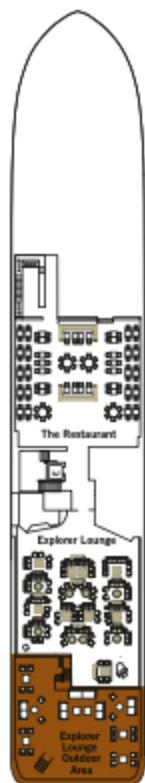

# SILVER ORIGIN – Deck Plans

**DECK 3**  
Medical Centre  
Basecamp  
Marina

**DECK 4**  
The Restaurant  
Explorer Lounge  
Explorer Lounge  
Outdoor Area

**DECK 5**  
Beauty Spa  
Fitness Centre

**DECK 6**

**DECK 7**  
The Grill  
Observation Lounge  
Open Deck

**DECK 8**  
Stargazing

## SUITE CATEGORIES

- Owner's Suite . . . . . ●
- Grand Suite . . . . . ●
- Royal Suite . . . . . ●
- Silver Suite . . . . . ●
- Medallion Suite . . . . . ●
- Deluxe Veranda Suite . . . . . ●
- Superior Veranda Suite . . . . . ●
- Classic Veranda Suite . . . . . ●

## SPECIFICATIONS

- Crew . . . . . 90
- Officers . . . . . Ecuadorian
- Guests . . . . . 100
- Tonnage . . . . . 5,800
- Length . . . . . 331.4 Feet / 101 Metres
- Width . . . . . 52.5 Feet / 16 Metres
- Speed . . . . . 14 Knots
- Passenger Decks . . . . . 6
- Connecting Suites . . . . . ⇕
- 501/503, 502/504, 505/507, 506/508, 525/528\*
- 3rd Guest Capacity . . . . . ▲
- Built . . . . . 2020
- Registry . . . . . Ecuador