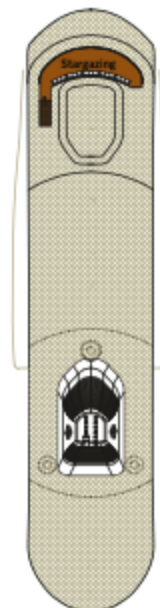

# SILVER ORIGIN – Deck Plans

**DECK 3**  
Medical Centre  
Basecamp  
Marina

**DECK 4**  
The Restaurant  
Explorer Lounge  
Explorer Lounge  
Outdoor Area

**DECK 5**  
Beauty Spa  
Fitness Centre

**DECK 6**

**DECK 7**  
The Grill  
Observation Lounge  
Open Deck

**DECK 8**  
Stargazing

## SPECIFICATIONS

- Crew . . . . . 90
- Officers . . . . . Ecuadorian
- Guests . . . . . 100
- Tonnage . . . . . 5,800
- Length . . . . . 331.4 Feet / 101 Metres
- Width . . . . . 52.5 Feet / 16 Metres
- Speed . . . . . 14 Knots
- Passenger Decks . . . . . 6
- Connecting Suites . . . . . ⇕
- 501/503, 502/504, 505/507, 506/508, 525/528\*
- 3rd Guest Capacity . . . . . ▲
- Built . . . . . 2020
- Registry . . . . . Ecuador