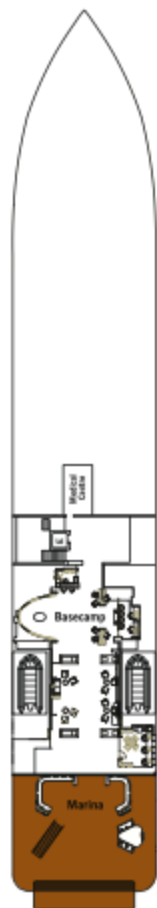

# SILVER ORIGIN – Deck Plans

**DECK 3**  
Medical Centre  
Basecamp  
Marina

**DECK 4**  
The Restaurant  
Explorer Lounge  
Explorer Lounge  
Outdoor Area

**DECK 5**  
Beauty Spa  
Fitness Centre

**DECK 6**

## SUITE CATEGORIES

- Owner's Suite . . . . . ●
- Grand Suite . . . . . ●
- Royal Suite . . . . . ●
- Silver Suite . . . . . ●
- Medallion Suite . . . . . ●
- Deluxe Veranda Suite . . . . . ●
- Superior Veranda Suite . . . . . ●
- Classic Veranda Suite . . . . . ●

## SPECIFICATIONS

- Crew . . . . . 90
- Officers . . . . . Ecuadorian
- Guests . . . . . 100
- Tonnage . . . . . 5,800
- Length . . . . . 331.4 Feet / 101 Metres
- Width . . . . . 52.5 Feet / 16 Metres
- Speed . . . . . 14 Knots
- Passenger Decks . . . . . 6
- Connecting Suites . . . . . ⇕
- 501/503, 502/504, 505/507, 506/508, 525/528\*
- 3rd Guest Capacity . . . . . ▲
- Built . . . . . 2020
- Registry . . . . . Ecuador