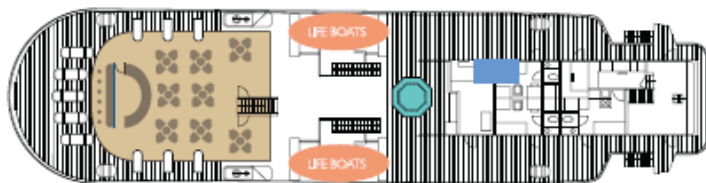

DECK PLAN

Cabin Distribution

Boat Deck

- Bar
- Hot tub
- Exercise Room

Cabin Deck

- Classic twin (16)
- Classic double (2)
- Standard double (2)

Main Deck

- Bar Salon
- Dining Room
- Gift shop and computers
- Owner's Cabin

Classic Cabin
12.80m²/ 139 sq. ft.

Classic Cabin
12.80m²/ 139 sq. ft.

Standard Cabin
12.05m²/ 128 sq. ft.

Owner's Cabin
18.90m²/ 170 sq. ft.