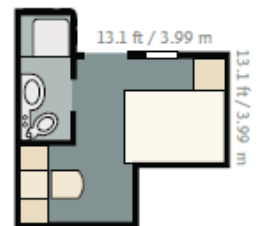

DECK PLAN

Cabin Distribution

Boat Deck

- Bar
- Hot tub
- Exercise Room

Cabin Deck

- Classic twin (16)
- Classic double (2)
- Standard double (2)

Main Deck

- Bar Salon
- Dining Room
- Gift shop and computers
- Owner's Cabin

Classic Cabin
12.80m²/ 139 sq. ft.

Classic Cabin
12.80m²/ 139 sq. ft.

Standard Cabin
12.05m²/ 128 sq. ft.

Owner's Cabin
18.90m²/ 170 sq. ft.