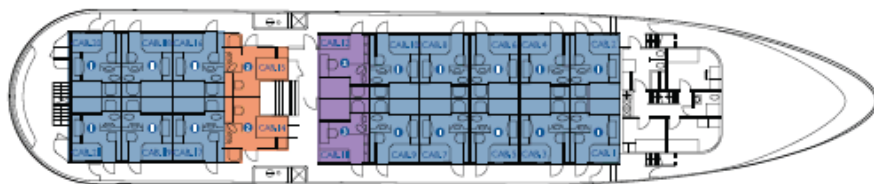

DECK PLAN

Cabin Distribution

Boat Deck

- Bar
- Hot tub
- Exercise Room

Cabin Deck

- Classic twin (16)
- Classic double (2)
- Standard double (2)

Main Deck

- Bar Salon
- Dining Room
- Gift shop and computers
- Owner's Cabin

Classic Cabin
12.80m²/ 139 sq. ft.

Classic Cabin
12.80m²/ 139 sq. ft.

Standard Cabin
12.05m²/ 128 sq. ft.

Owner's Cabin
18.90m²/ 170 sq. ft.