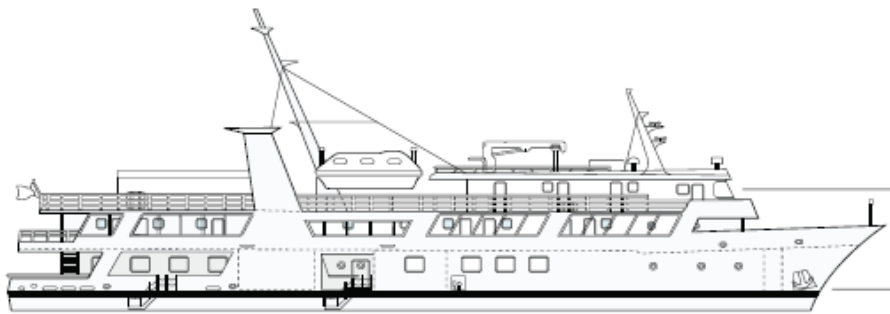

DECK PLAN

Cabin Distribution

Boat Deck

- Bar
- Hot tub
- Exercise Room

Cabin Deck

- Classic twin (16)
- Classic double (2)
- Standard double (2)

Main Deck

- Bar Salon
- Dining Room
- Gift shop and computers
- Owner's Cabin

Classic Cabin
12.80m²/ 139 sq. ft.

Classic Cabin
12.80m²/ 139 sq. ft.

Standard Cabin
12.05m²/ 128 sq. ft.

Owner's Cabin
18.90m²/ 170 sq. ft.