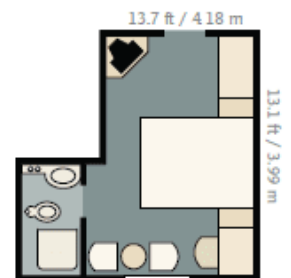

DECK PLAN

Cabin Distribution

Boat Deck

- Bar
- Hot tub
- Exercise Room

Cabin Deck

- Classic twin (16)
- Classic double (2)
- Standard double (2)

Main Deck

- Bar Salon
- Dining Room
- Gift shop and computers
- Owner's Cabin

Classic Cabin
12.80m²/ 139 sq. ft.

Classic Cabin
12.80m²/ 139 sq. ft.

Standard Cabin
12.05m²/ 128 sq. ft.

Owner's Cabin
18.90m²/ 170 sq. ft.