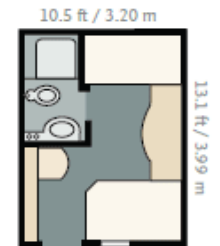

DECK PLAN

Cabin Distribution

Boat Deck

- Bar
- Hot tub
- Exercise Room

Cabin Deck

- Classic twin (16)
- Classic double (2)
- Standard double (2)

Main Deck

- Bar Salon
- Dining Room
- Gift shop and computers
- Owner's Cabin

Classic Cabin
12.80m²/ 139 sq. ft.

Classic Cabin
12.80m²/ 139 sq. ft.

Standard Cabin
12.05m²/ 128 sq. ft.

Owner's Cabin
18.90m²/ 170 sq. ft.