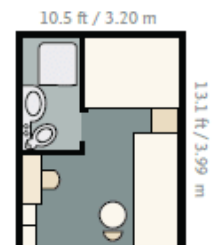

DECK PLAN

Cabin Distribution

Boat Deck

- Bar
- Hot tub
- Exercise Room

Cabin Deck

- Classic twin (16)
- Classic double (2)
- Standard double (2)

Main Deck

- Bar Salon
- Dining Room
- Gift shop and computers
- Owner's Cabin

Classic Cabin
12.80m²/ 139 sq. ft.

Classic Cabin
12.80m²/ 139 sq. ft.

Standard Cabin
12.05m²/ 128 sq. ft.

Owner's Cabin
18.90m²/ 170 sq. ft.